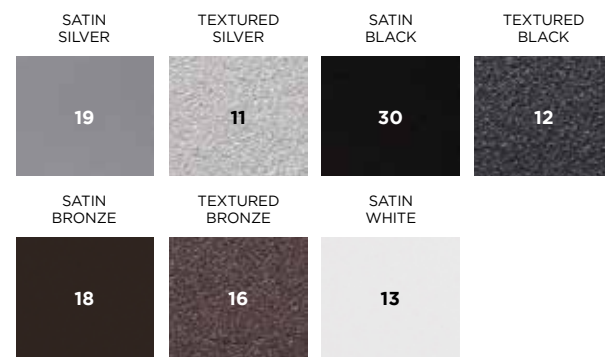

MATERIALS KEY (Materials Index pages 8-9):

● Performance Fabric

Vintage Finish

Our Vintage Finish was inspired by wire brushed textures and the richness of matte painted wood. It's a crisp finish that's easy to clean and will endure anything nature throws its way.

Vintage POLYWOOD® Lumber

Aluminum Finishes

Stock All-Weather Sling Fabric

STANDARD Performance Fabrics **NEW**

GRADE A Performance Fabrics

GRADE B Performance Fabrics

MATERIALS KEY:

ADIRONDACK CHAIRS