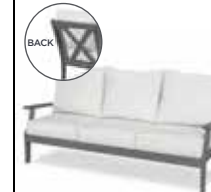

NEW 4503
Braxton Deep Seating Sofa
Includes cushions

d 31.25" w 73.88" h 31" | 87 lbs